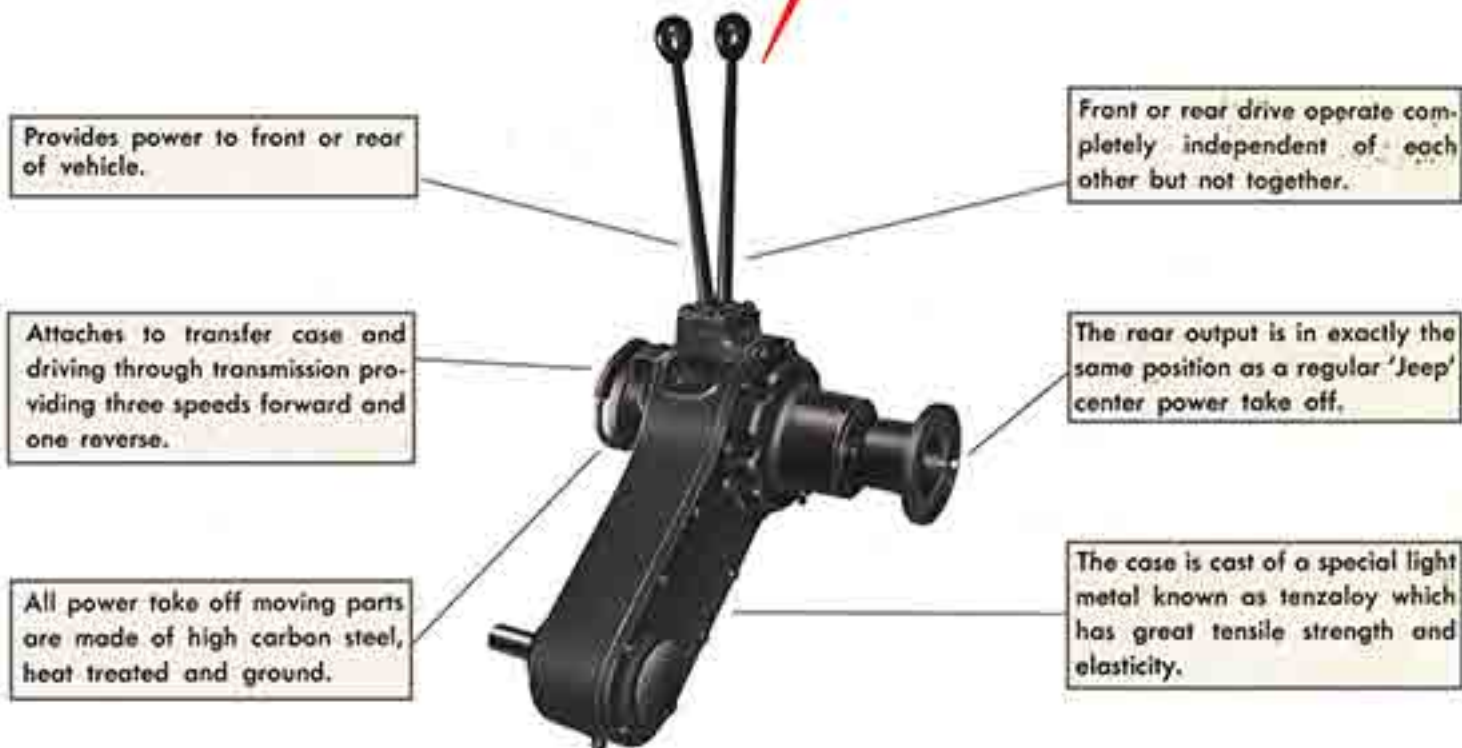

## DUAL POWER TAKE OFF FOR 'JEEP' VEHICLES

Especially designed for vehicles with front-mount winch and rear-mounted equipment, such as post-hole diggers, welders, compressors, generators, etc.

### RAMSEY DUAL POWER TAKE-OFFS

Model DP-1.....	For all 'Jeep' Universal
Model DP-2.....	For 'Jeep' 4WD Truck and 'Jeep' 4WD Utility Wagon
Model DP1-150.....	For 'Jeep' FC-150 Trucks
Model DP2-FY.....	For 'Jeep' FC-170 Trucks